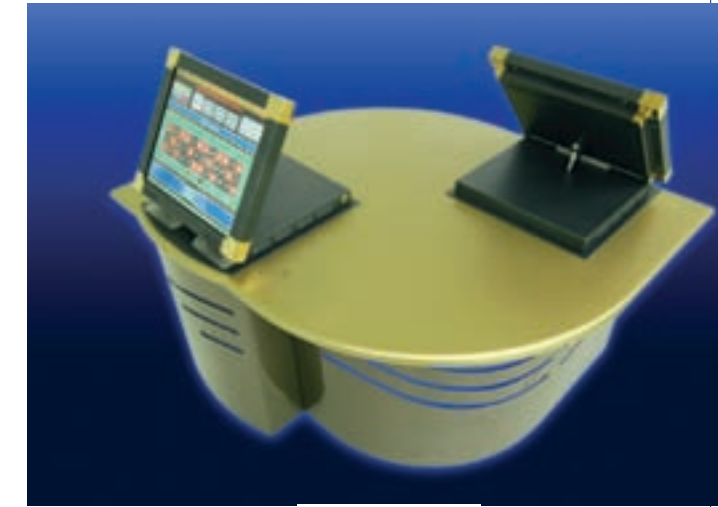

The new SL and SG lines. Alfastreet stand-alone terminals have been specifically designed to cater to each Casino's individual floor-space and floor-design requirements. The modular design incorporates electronic player stations with touch screen displays, linked to a fully automated or live roulette wheel and can be also provided with the new Dice game. All action is captured live with a camera focused on the roulette or dice wheel and presented on a large screen display.

Alfastreet wheel SL

Alfastreet SG Line terminal

Individual terminal features touch screen display, automatic and secure cash handling, Ticket In - Ticket Out (TITO) and multi-denomination features. Up to 24 terminals can be connected to a single roulette wheel.

Alfastreet's TT terminals are another revolutionary product. Table Top is the smallest, most compact gaming terminal on the market, designed to cater each Casino's specific requirements and needs. Table Top incorporates electronic play station with touch screen display, linked to a fully automated or live roulette wheel. All action is captured with a camera focused on the automated or live wheel and presented on LCD screen displays. The terminal features touch-screen displays, automated cash handling, TITO and multi-denomination features. TT terminals can also be incorporated into an elegant table for lounge areas or specially designed Bar extension. TT Terminals can be also added to R, M, SL or SG line terminals and dramatically enhance revenue per square foot. Other new Alfastreet products feature the popular

TT line, the smallest gaming terminal on the market

"R8", the classic Alfastreet eight player roulette

Sic Bo game incorporated in a classic Alfastreet eight-player platform, with touch-screen displays, automated cash handling, TITO and multi-denomination features. The Dice game can also be configured as a stand-alone wheel and can be connected to Alfastreet product lines.